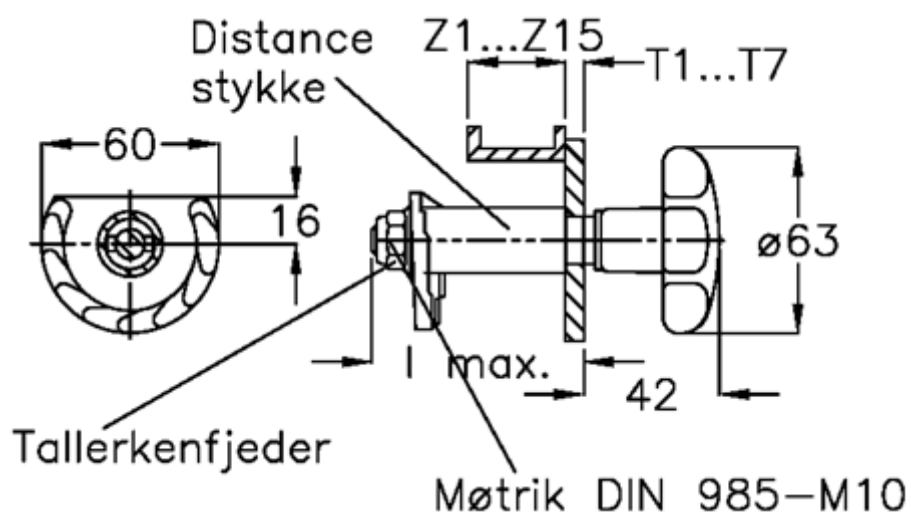

Article number: 20894603

Description: E+G Door lock
GN 117-SG-T6-Z3

Measures

Cam thickness = 6-15